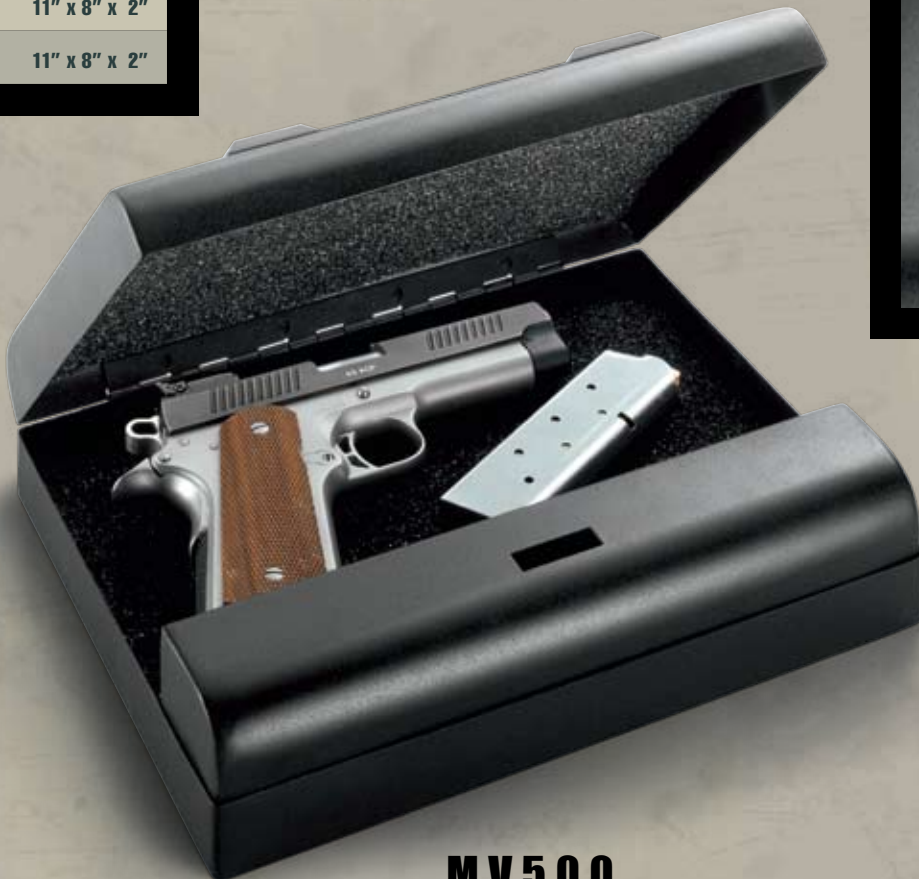

GUNVAULT MICROVAULT

INCREDIBLE SECURITY, RELIABILITY AND PORTABILITY.

THE MICROVAULT AND MICROBIOVAULT'S UNIQUE, NOTEBOOK-STYLE DESIGN ALLOWS YOU TO TAKE YOUR HANDGUN OR VALUABLES WITH YOU. INCREDIBLY COMPACT AND LIGHTWEIGHT, THIS SAFE WILL FIT INSIDE A BRIEFCASE OR DAYPACK AND CAN BE QUICKLY ACCESSED WITH GUNVAULT'S NO-EYES® KEYPAD OR BIOMETRIC TECHNOLOGY.

ROCK-SOLID CONSTRUCTION

- Outside is constructed of heavy-gauge steel
- Soft foam on the inside to protect the pistol
- High-strength lock mechanism performs reliably time after time

FOOLPROOF SECURITY

- Precise fittings are virtually impossible to pry open with hand tools
- Built-in computer blocks access after repeated invalid keypad entries

ADVANCED ACCESS

- Conveniently located keypad is easy to use
- Unique No-Eyes® Keypad allows for quick access

BIOMETRIC TECHNOLOGY

- Please see page 6 for details

| MODEL | DIMENSIONS W x H x D |
|--------|-------------------------|
| MV500 | 11" x 8" x 2" |
| MVB500 | 11" x 8" x 2" |

MV500

GUNVAULT 1000/2000

ACCESS YOUR WEAPON IN A FLASH

THE GUNVAULT MINI (1000) AND MULTI (2000) SERIES SAFES OFFER OPTIMUM SECURITY FOR YOUR HANDGUN AND VALUABLES AT AN AFFORDABLE PRICE. KEEP PRYING HANDS FROM YOUR PISTOL WHILE KEEPING IT READILY ACCESSIBLE TO YOU WHEN YOU NEED IT. DELUXE MODELS PROVIDE ADDED CONVENIENCE FEATURES.