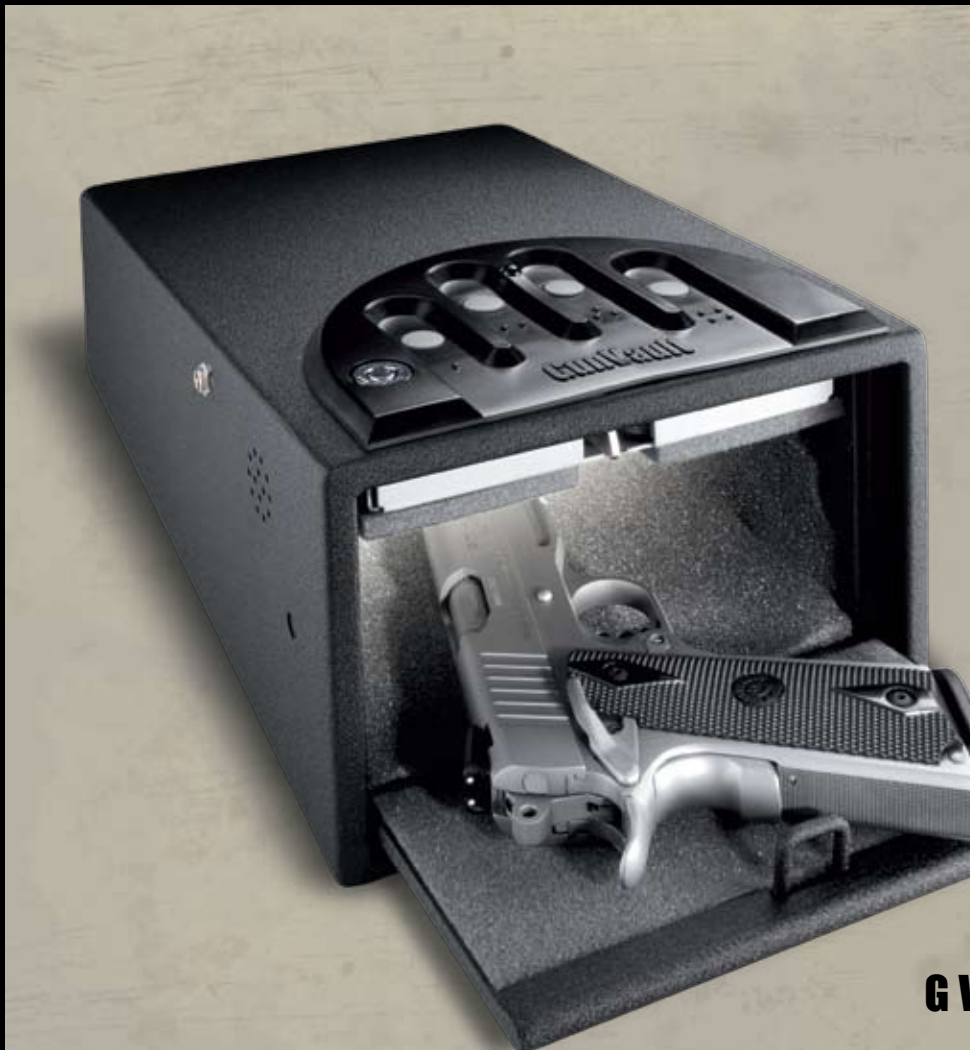

GUNVAULT MICROVAULT

INCREDIBLE SECURITY, RELIABILITY AND PORTABILITY.

THE MICROVAULT AND MICROBIOVAULT'S UNIQUE, NOTEBOOK-STYLE DESIGN ALLOWS YOU TO TAKE YOUR HANDGUN OR VALUABLES WITH YOU. INCREDIBLY COMPACT AND LIGHTWEIGHT, THIS SAFE WILL FIT INSIDE A BRIEFCASE OR DAYPACK AND CAN BE QUICKLY ACCESSED WITH GUNVAULT'S NO-EYES® KEYPAD OR BIOMETRIC TECHNOLOGY.

ROCK-SOLID CONSTRUCTION

- Outside is constructed of heavy-gauge steel
- Soft foam on the inside to protect the pistol
- High-strength lock mechanism performs reliably time after time

FOOLPROOF SECURITY

- Precise fittings are virtually impossible to pry open with hand tools
- Built-in computer blocks access after repeated invalid keypad entries

ADVANCED ACCESS

- Conveniently located keypad is easy to use
- Unique No-Eyes® Keypad allows for quick access

BIOMETRIC TECHNOLOGY

- Please see page 6 for details

| MODEL | DIMENSIONS W x H x D |
|--------|-------------------------|
| MV500 | 11" x 8" x 2" |
| MVB500 | 11" x 8" x 2" |

MV500

GUNVAULT 1000/2000

ACCESS YOUR WEAPON IN A FLASH

THE GUNVAULT MINI (1000) AND MULTI (2000) SERIES SAFES OFFER OPTIMUM SECURITY FOR YOUR HANDGUN AND VALUABLES AT AN AFFORDABLE PRICE. KEEP PRYING HANDS FROM YOUR PISTOL WHILE KEEPING IT READILY ACCESSIBLE TO YOU WHEN YOU NEED IT. DELUXE MODELS PROVIDE ADDED CONVENIENCE FEATURES.